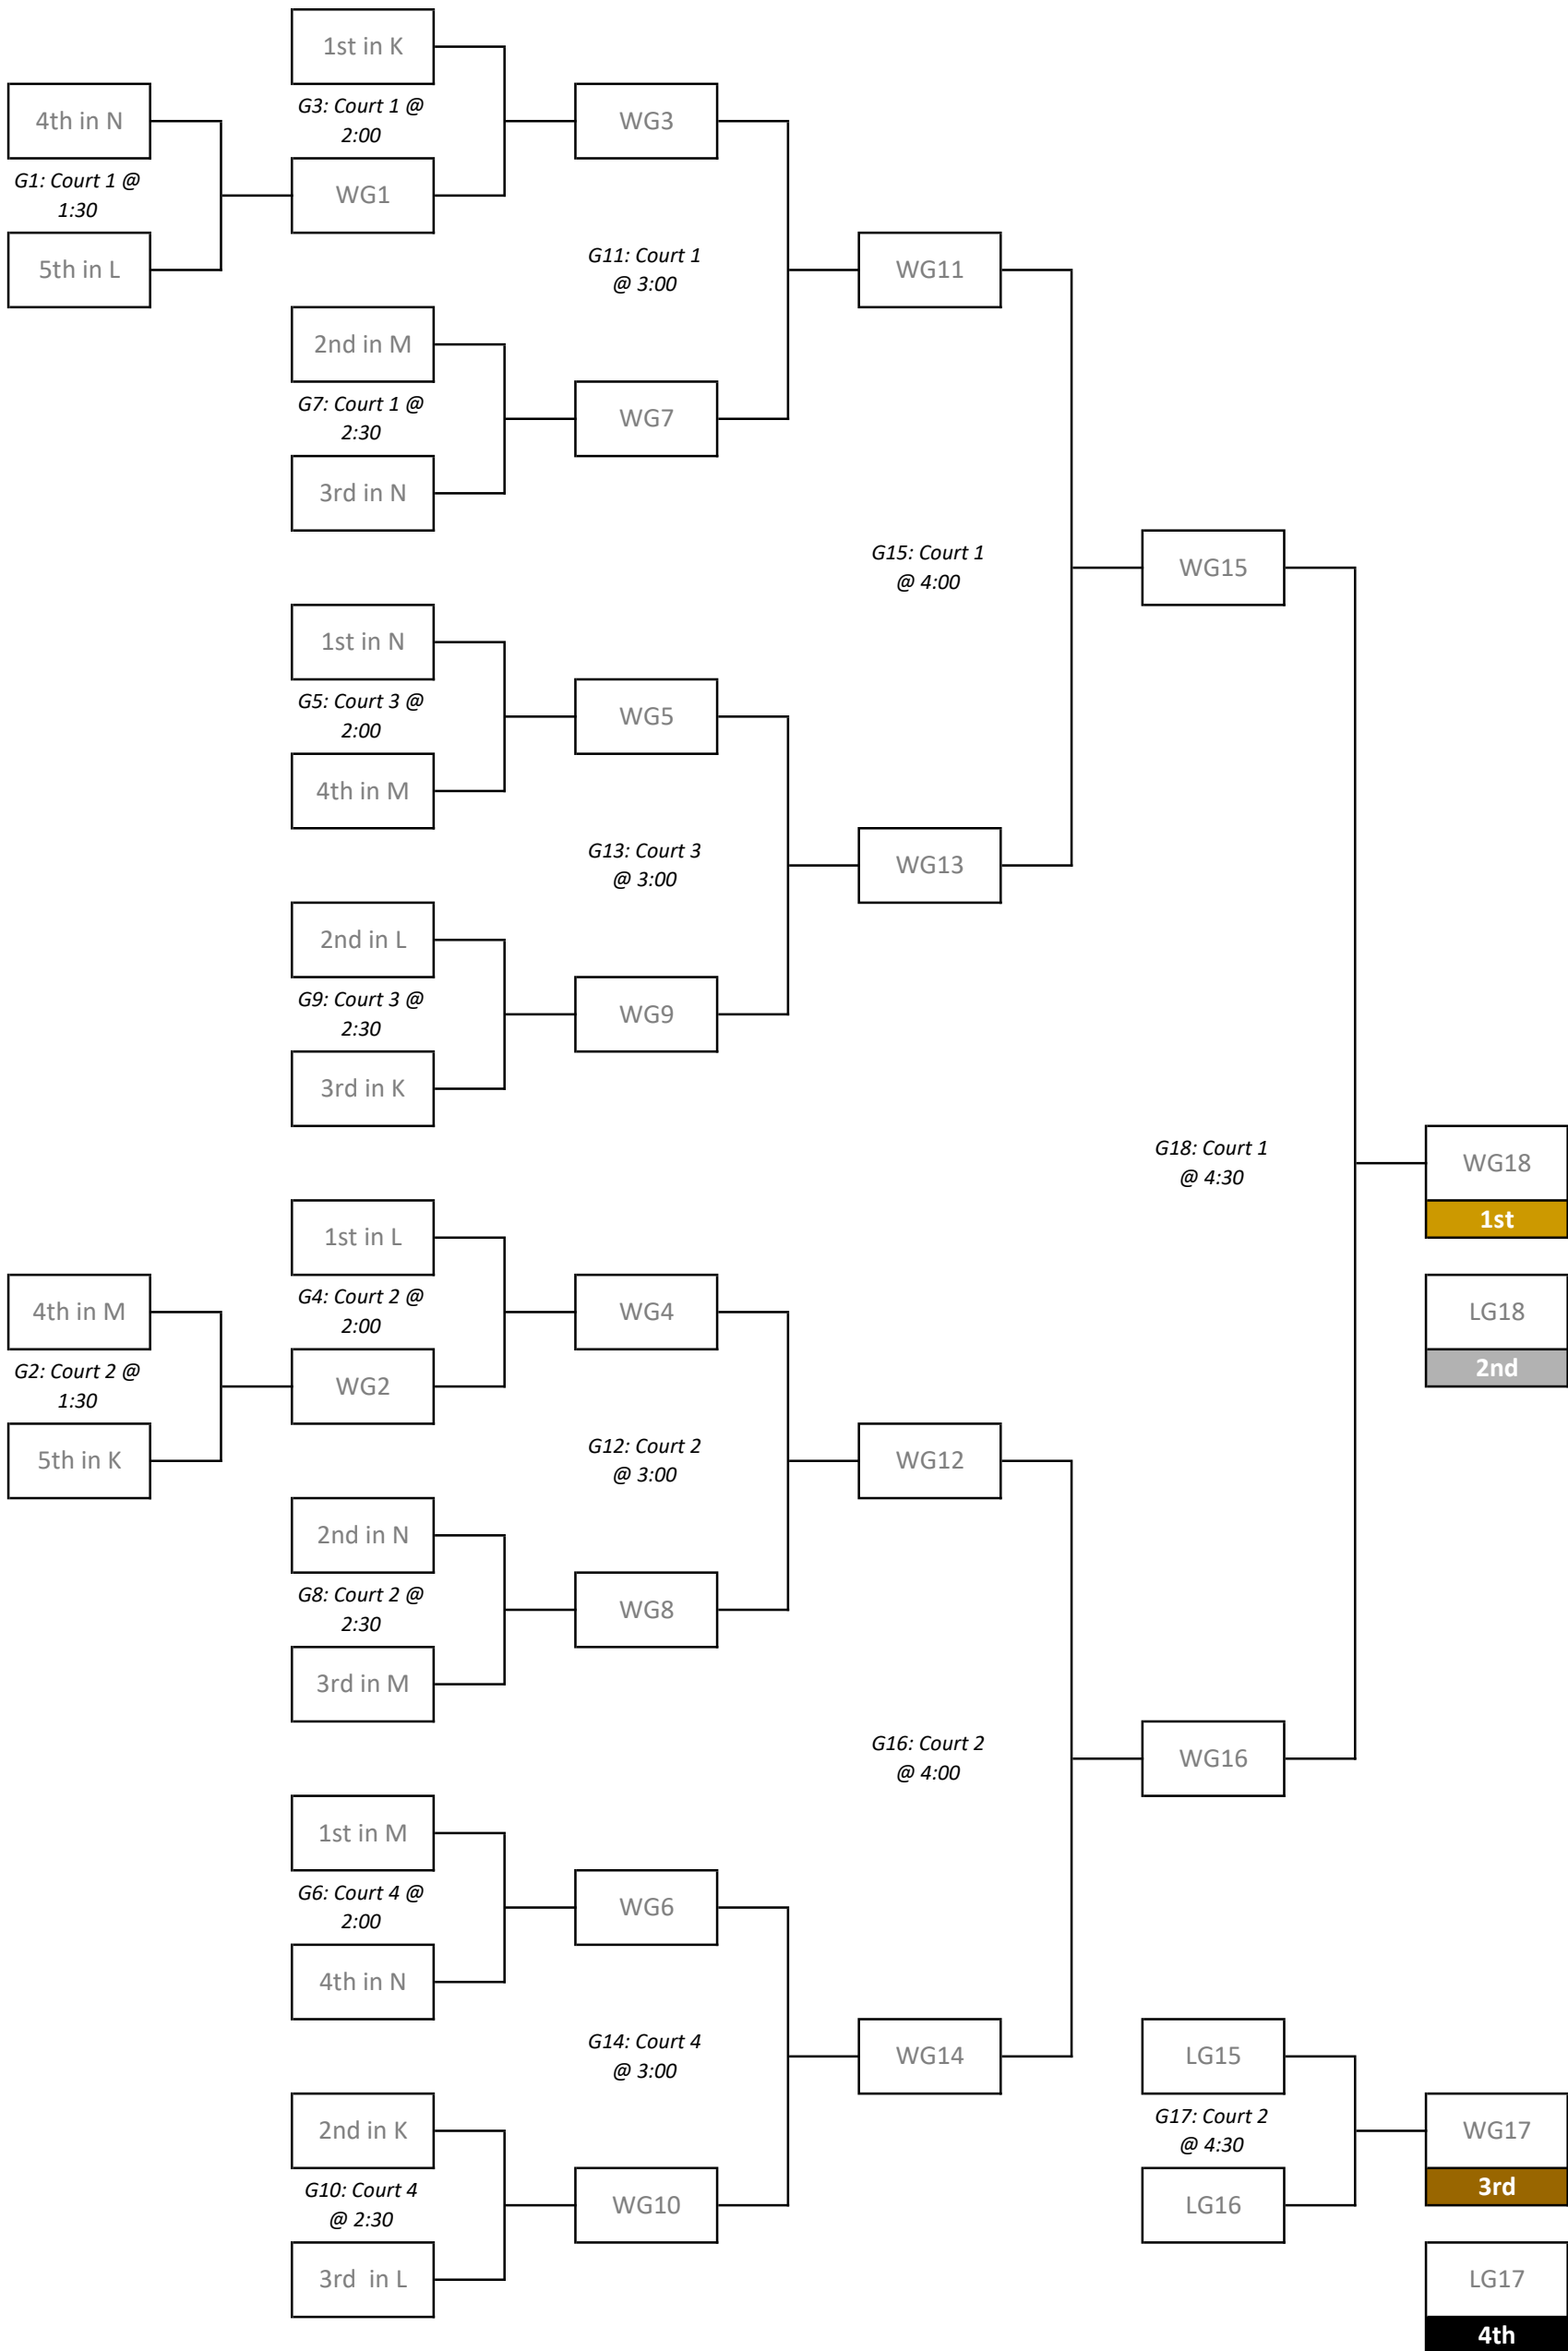

WPFPG Beach Volleyball Schedule

August 2nd to 5th
Cindy Klassen Recreation Complex

Women's Doubles 18+ Bracket