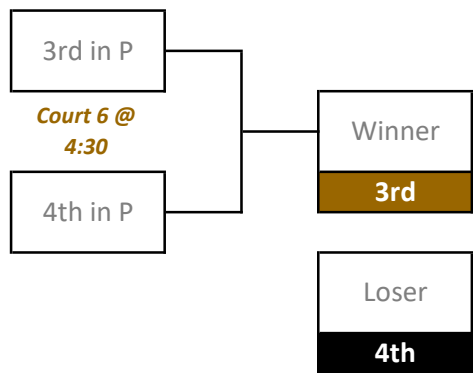

Women's Doubles 40+ Medal Matches