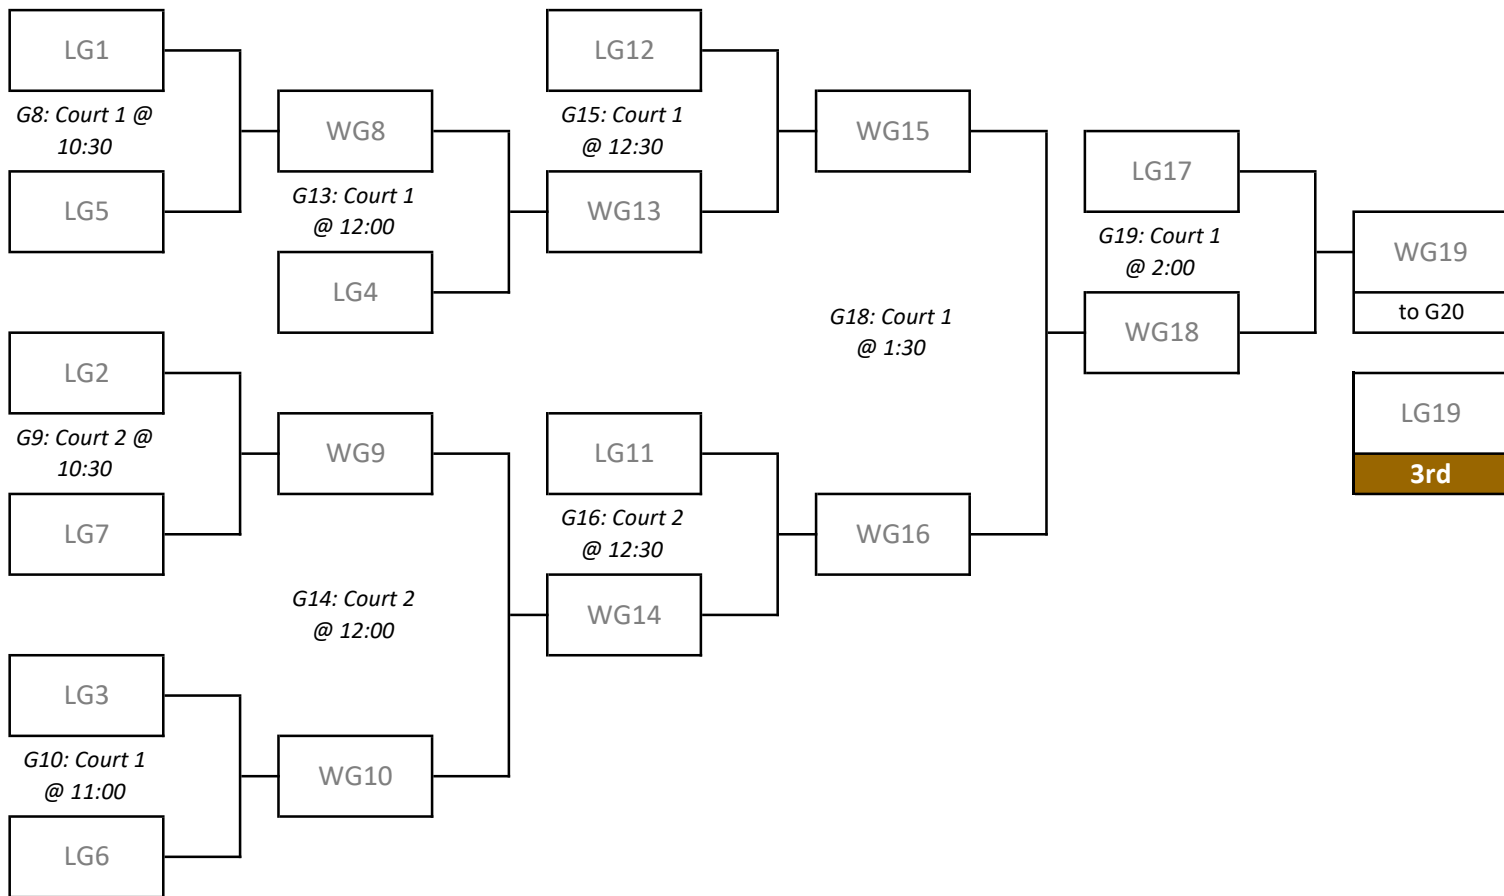

## Day 2 (August 3rd)

Men's Round Robin & Playoffs											
Time	Court 1			Time	Court 2			Time	Court 3		
9:00	4th in B	G1	5th in A	9:00	4th in A	G2	5th in B	9:00	3rd in B	G3	6th in A
9:30	1st in A	G4	WG1	9:30	2nd in B	G5	3rd in A				
10:00	1st in B	G6	WG2	10:00	2nd in A	G7	WG3	10:00	1st in H	G2	4th in F
10:30	LG1	G8	LG5	10:30	LG2	G9	LG7	10:30	2nd in F	G4	3rd in H
11:00	LG3	G10	LG6					11:00	LG2	G6	LG4
11:30	WG4	G11	WG5	11:30	WG6	G12	WG6	11:30	WG2	G8	WG4
12:00	WG8	G13	LG4	12:00	WG9	G14	WG10	12:00	LG8	G10	WG5
12:30	LG12	G15	WG13	12:30	LG11	G16	WG14				
12:00	WG11	G17	WG12					1:00	WG9	G12	WG10
1:30	WG15	G18	WG16	1:30	J4	vs	J5				
2:00	LG17	G19	WG18	2:00	J1	vs	J5	2:00	J2	vs	J7
2:30				2:30	J4	vs	J6	2:30	J3	vs	J7
3:00	WG17	G20	WG19	3:00	J1	vs	J2	3:00	J3	vs	J6
3:30	WG20	G21	LG20								
				4:00	1st in J	Gold	2nd in J	4:00	3rd in J	Bronze	4th in J
Time	Court 4			Time	Court 5			Time	Court 6		
9:00	3rd in D	G1	3rd in E	9:00	2nd in E	G2	5th in C	9:00	2nd in D	G3	4th in C
9:30	3rd in C	G4	4th in E	9:30	1st in E	G5	5th in D	9:30	2nd in C	G6	4th in D
10:00	1st in F	G1	4th in H	10:00	1st in C	G7	WG1	10:00	WG2	G8	WG3
10:30	2nd in H	G3	3rd in F	10:30	1st in D	G9	WG4	10:30	WG5	G10	WG6
11:00	LG1	G5	LG3	11:00	LG2	G11	LG3	11:00	LG5	G12	LG6
11:30	WG1	G7	WG3	11:30	WG7	G13	WG8	11:30	WG9	G14	WG10
12:00	LG7	G9	WG6	12:00	LG1	G15	LG8	12:00	LG4	G16	LG10
				12:30	LG7	G17	WG11	12:30	LG9	G18	WG12
1:00	WG7	G11	WG8	1:00	WG15	G19	WG17	1:00	WG16	G20	WG18
1:30	WG12	G13	LG11	1:30	WG19	G21	LG14	1:30	WG20	G22	LG13
								2:00	WG13	G23	WG14
2:30	WG11	G14	WG13					2:30	WG21	G24	WG22
3:00	WG14	G15	LG14					3:00	LG23	G25	WG24
								3:30			
								4:00	WG23	G26	WG25
								4:30	WG26	G27	LG26

## Men's Doubles 18+ Bracket