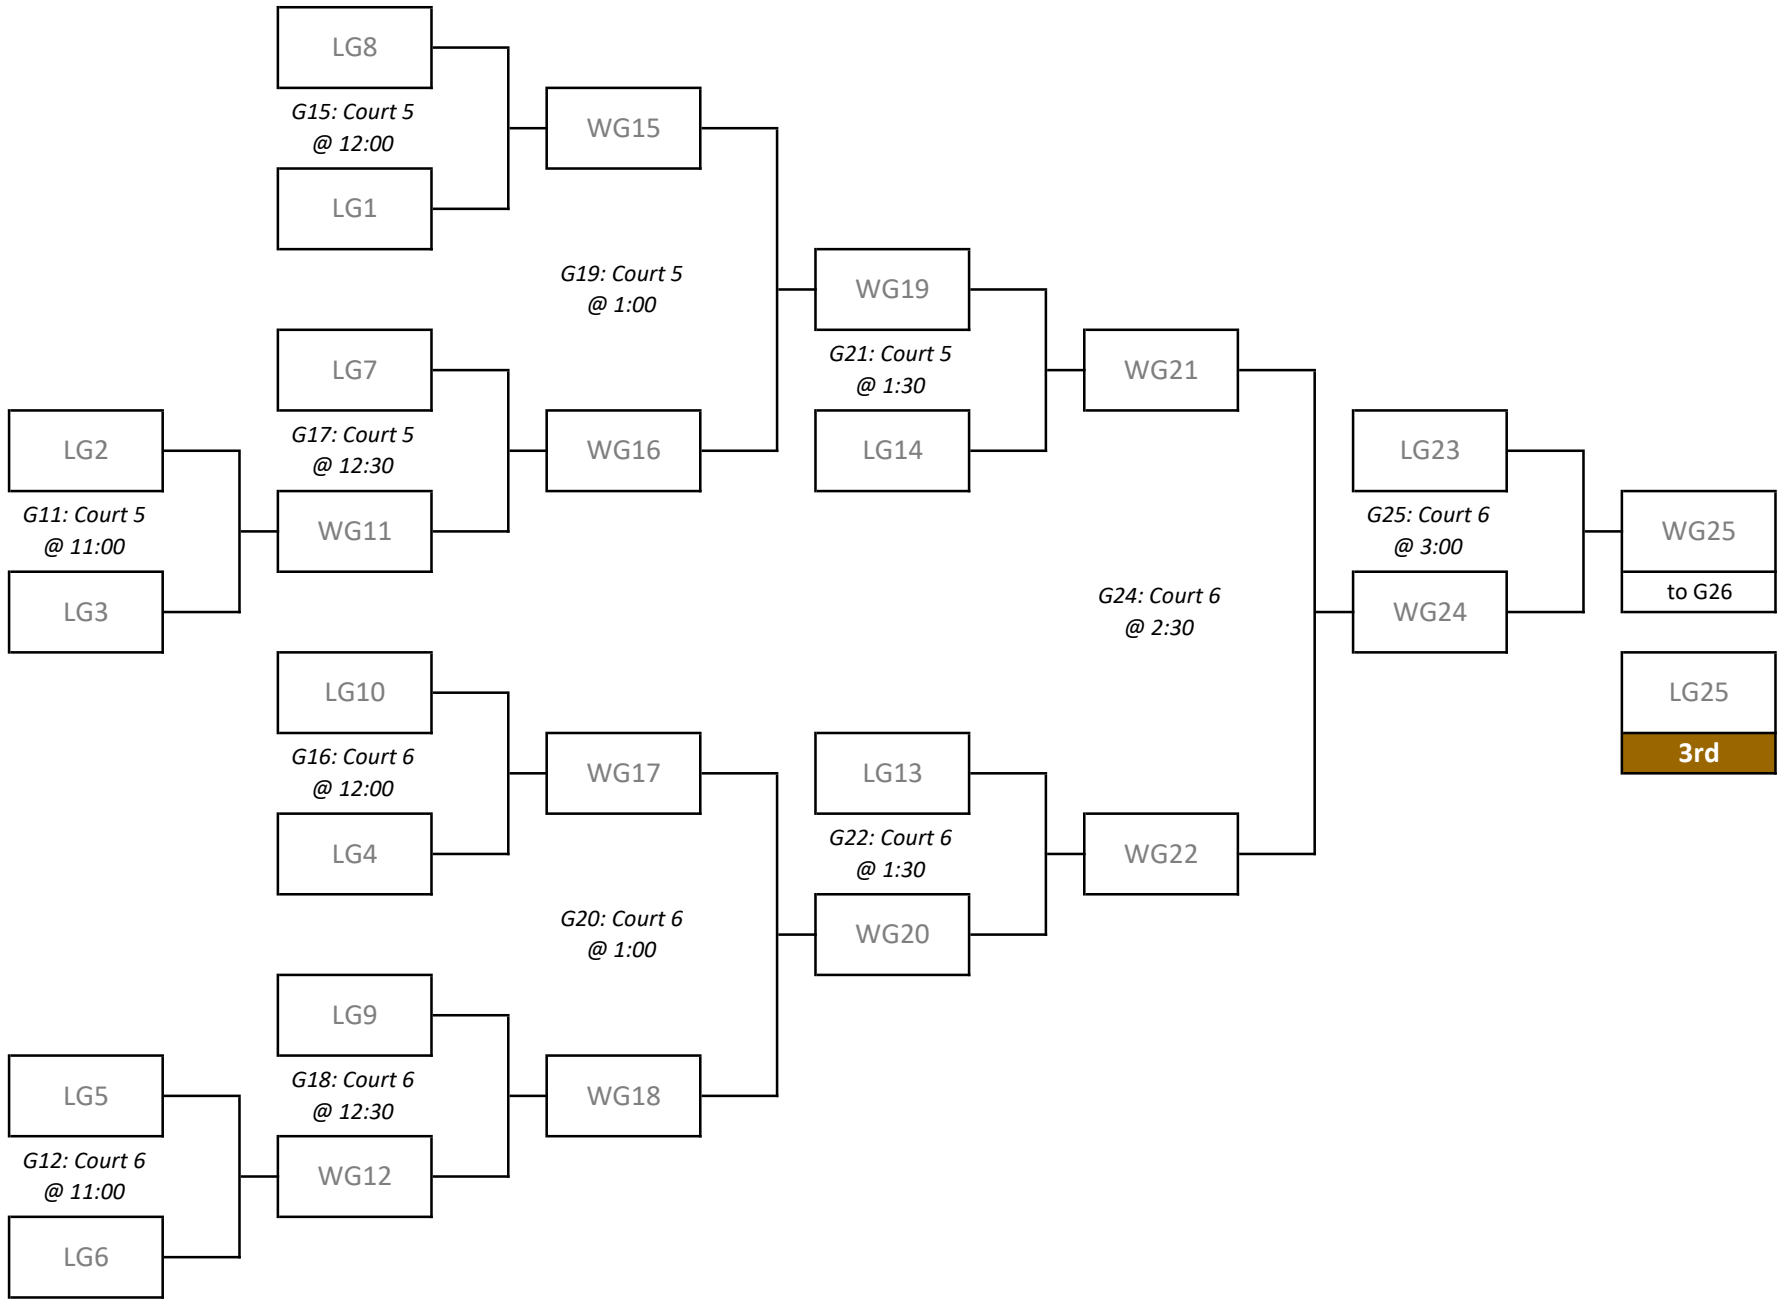

## Men's Doubles 18+ Bracket

## Men's Doubles 30+ Championship Bracket

## Men's Doubles 30+ Contenders Bracket