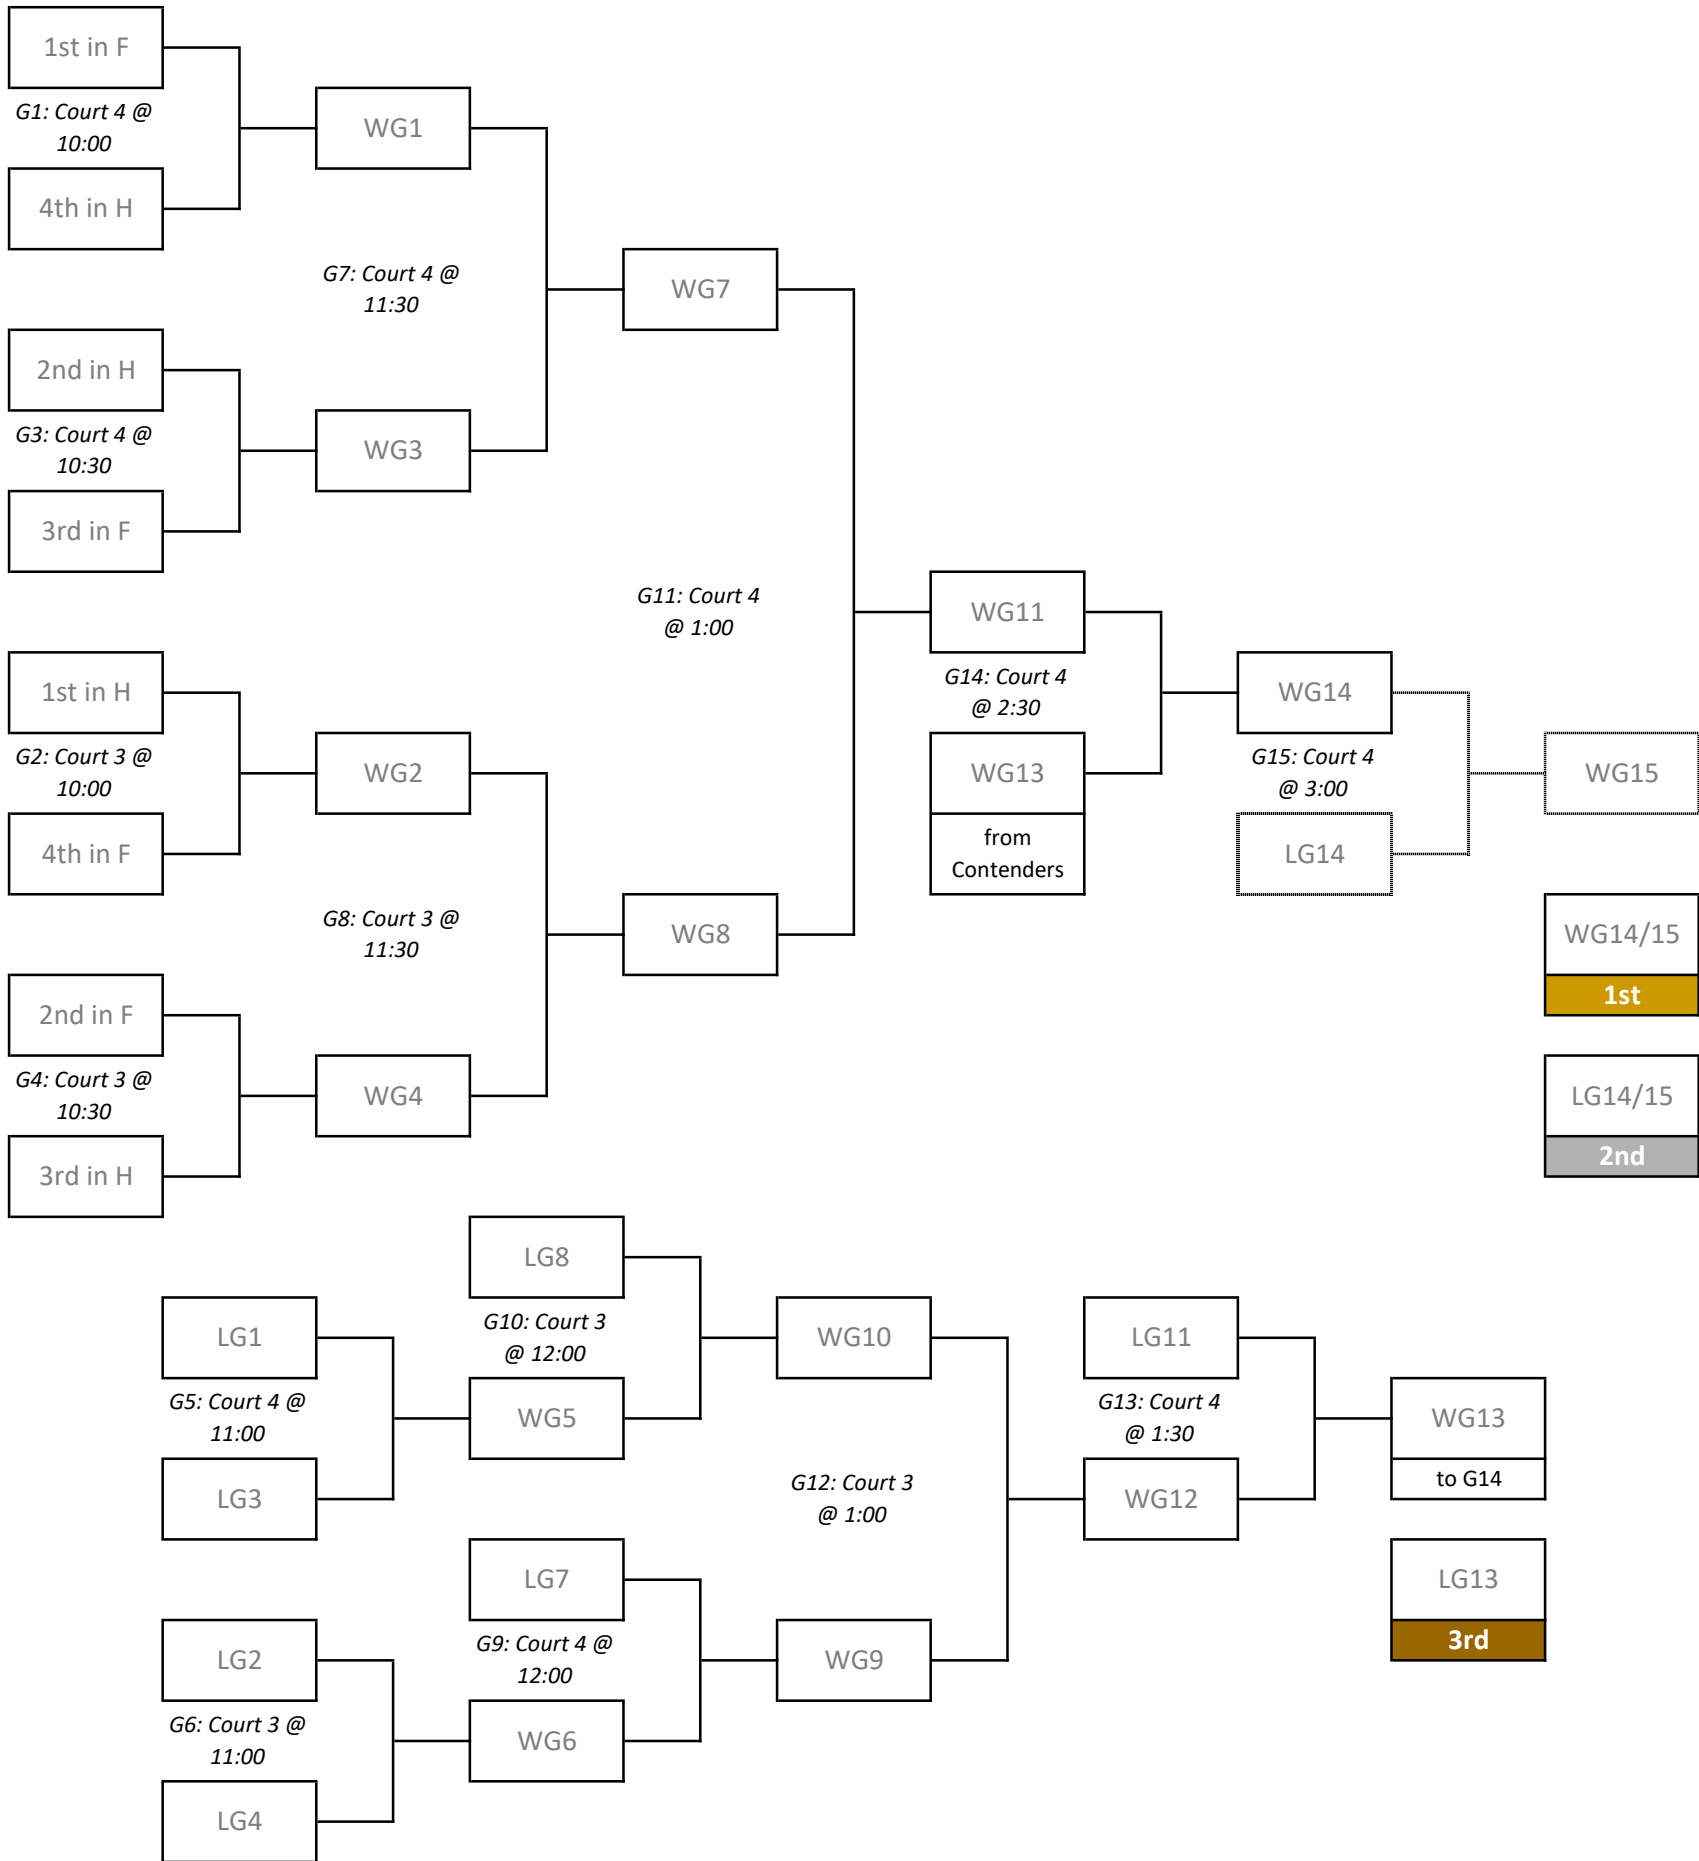

## Men's Doubles 30+ Contenders Bracket

## Men's Doubles 50+ Medal Matches

## Men's Doubles 40+ Bracket