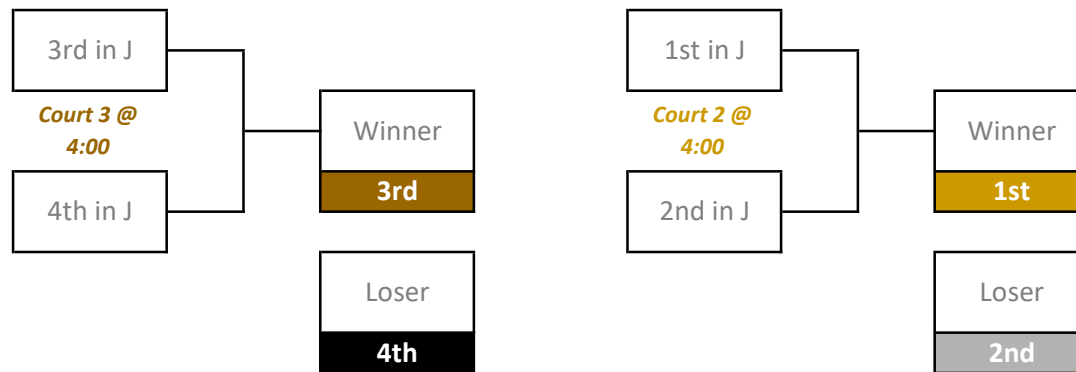

Men's Doubles 50+ Medal Matches