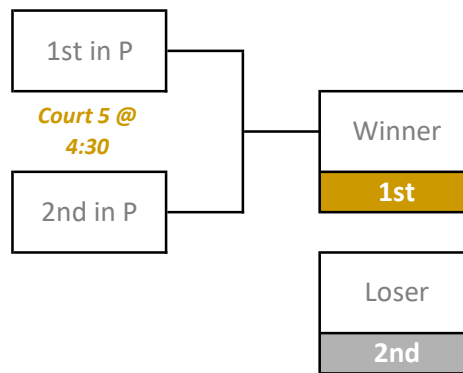

Women's Doubles 40+ Medal Matches