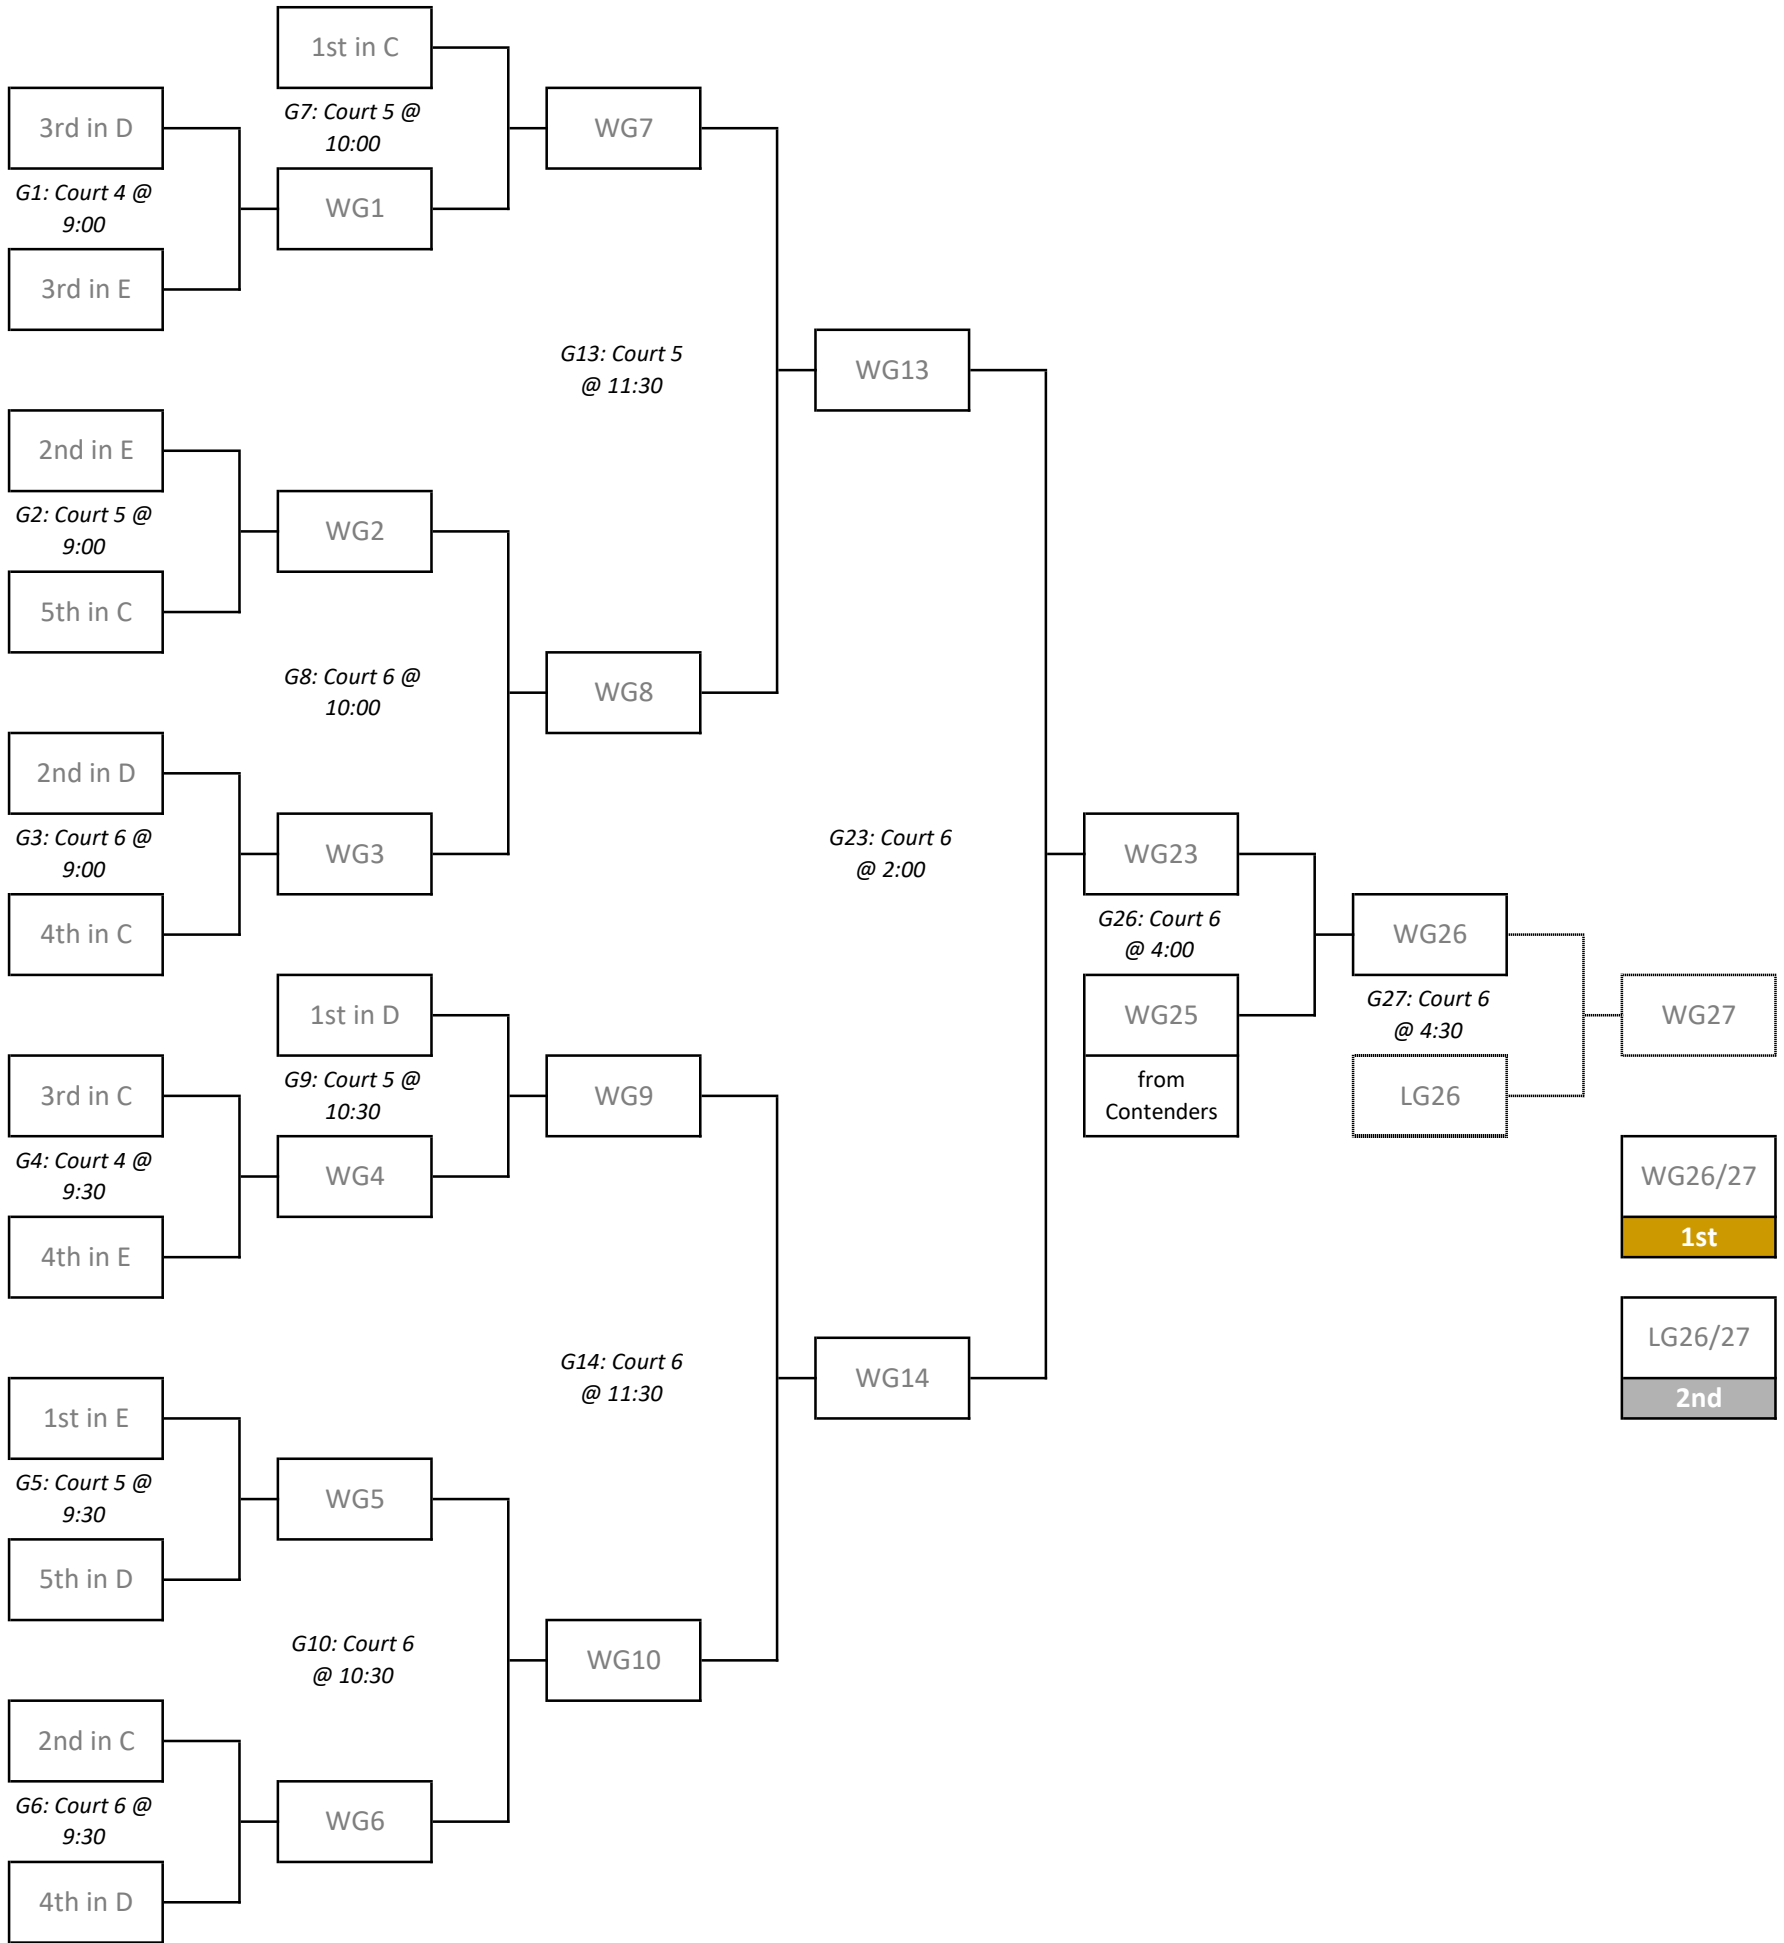

## Men's Doubles 18+ Bracket

## Men's Doubles 30+ Championship Bracket