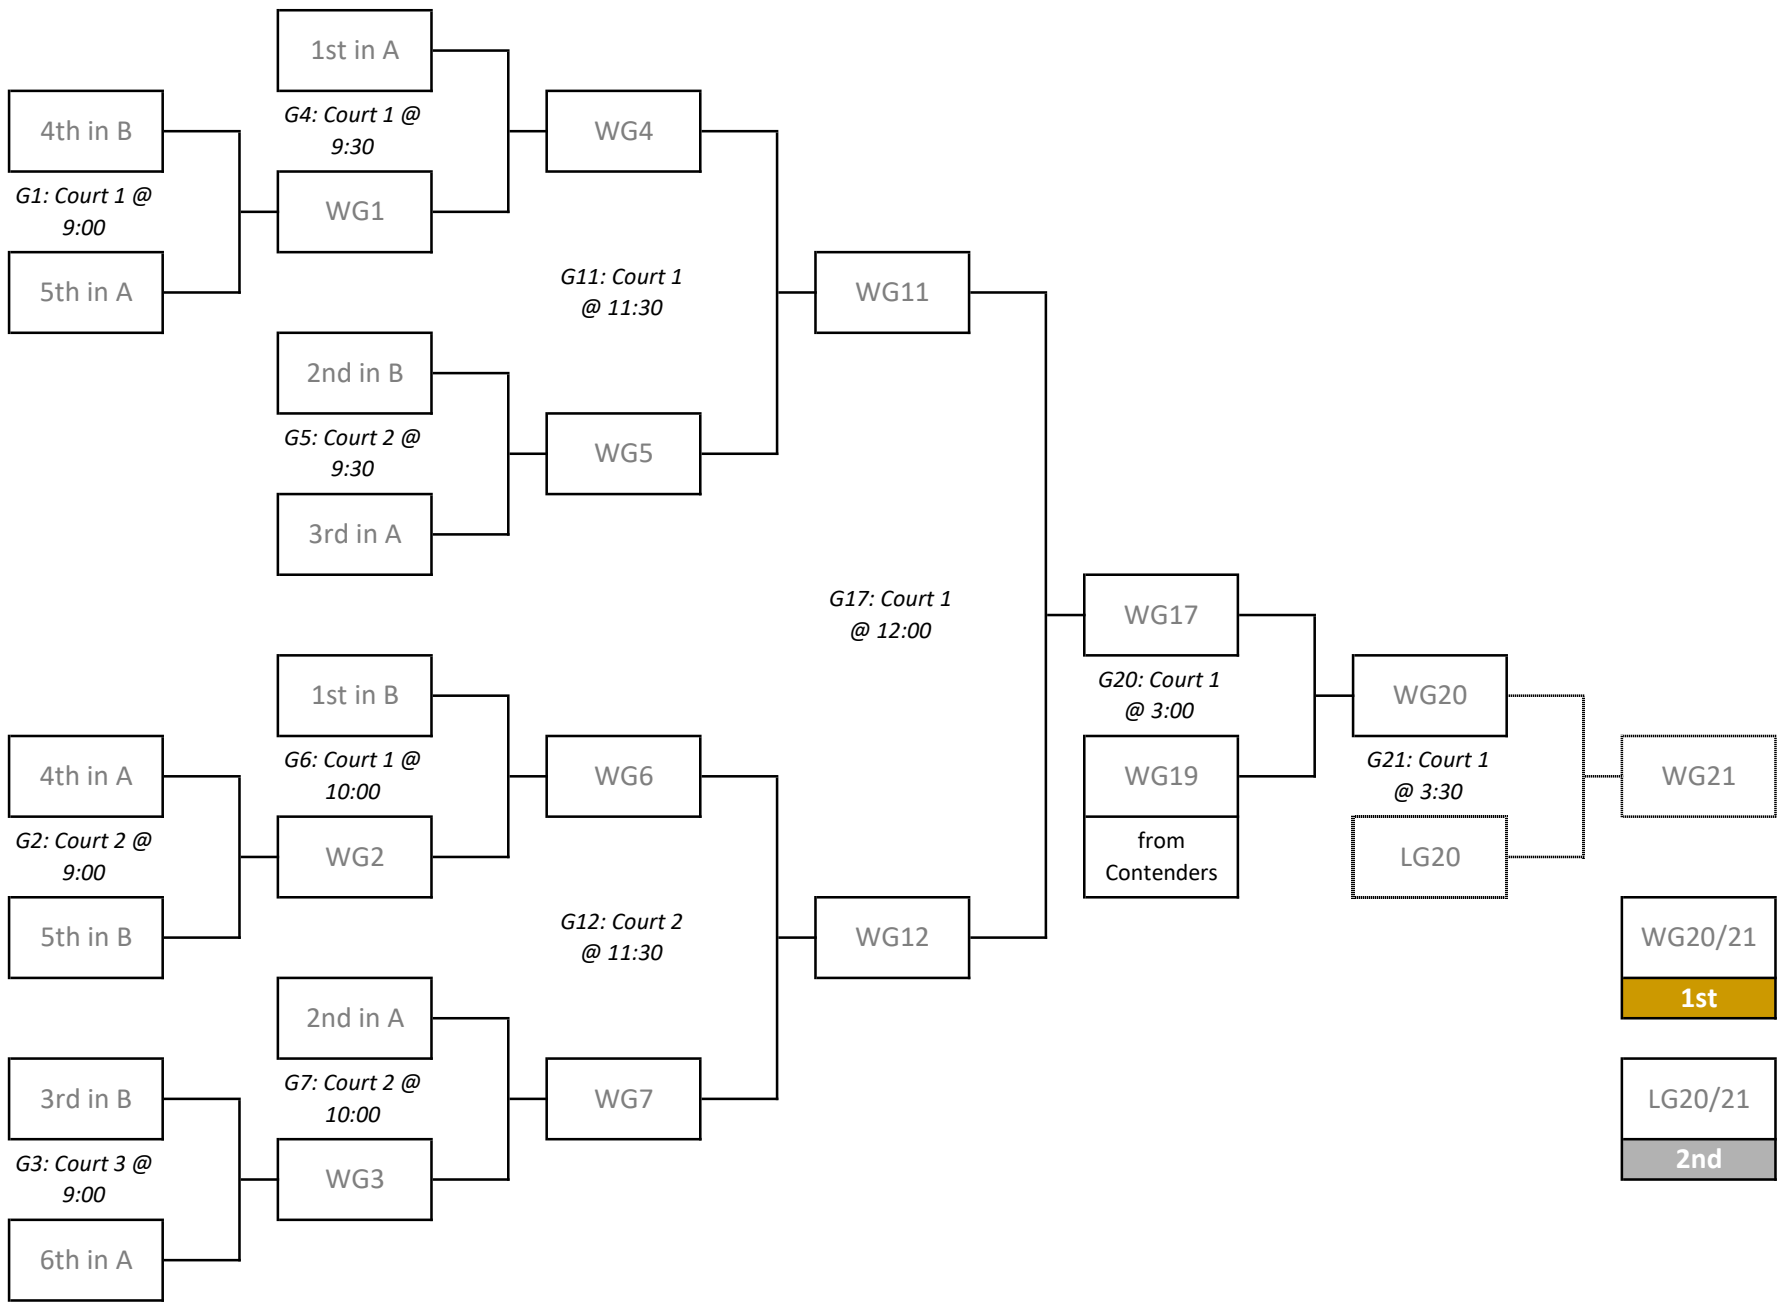

## Day 2 (August 3rd)

Men's Round Robin & Playoffs											
Time	Court 1			Time	Court 2			Time	Court 3		
9:00	4th in B	G1	5th in A	9:00	4th in A	G2	5th in B	9:00	3rd in B	G3	6th in A
9:30	1st in A	G4	WG1	9:30	2nd in B	G5	3rd in A				
10:00	1st in B	G6	WG2	10:00	2nd in A	G7	WG3	10:00	1st in H	G2	4th in F
10:30	LG1	G8	LG5	10:30	LG2	G9	LG7	10:30	2nd in F	G4	3rd in H
11:00	LG3	G10	LG6					11:00	LG2	G6	LG4
11:30	WG4	G11	WG5	11:30	WG6	G12	WG6	11:30	WG2	G8	WG4
12:00	WG8	G13	LG4	12:00	WG9	G14	WG10	12:00	LG8	G10	WG5
12:30	LG12	G15	WG13	12:30	LG11	G16	WG14				
12:00	WG11	G17	WG12					1:00	WG9	G12	WG10
1:30	WG15	G18	WG16	1:30	J4	vs	J5				
2:00	LG17	G19	WG18	2:00	J1	vs	J5	2:00	J2	vs	J7
2:30				2:30	J4	vs	J6	2:30	J3	vs	J7
3:00	WG17	G20	WG19	3:00	J1	vs	J2	3:00	J3	vs	J6
3:30	WG20	G21	LG20								
				4:00	1st in J	Gold	2nd in J	4:00	3rd in J	Bronze	4th in J
Time	Court 4			Time	Court 5			Time	Court 6		
9:00	3rd in D	G1	3rd in E	9:00	2nd in E	G2	5th in C	9:00	2nd in D	G3	4th in C
9:30	3rd in C	G4	4th in E	9:30	1st in E	G5	5th in D	9:30	2nd in C	G6	4th in D
10:00	1st in F	G1	4th in H	10:00	1st in C	G7	WG1	10:00	WG2	G8	WG3
10:30	2nd in H	G3	3rd in F	10:30	1st in D	G9	WG4	10:30	WG5	G10	WG6
11:00	LG1	G5	LG3	11:00	LG2	G11	LG3	11:00	LG5	G12	LG6
11:30	WG1	G7	WG3	11:30	WG7	G13	WG8	11:30	WG9	G14	WG10
12:00	LG7	G9	WG6	12:00	LG1	G15	LG8	12:00	LG4	G16	LG10
				12:30	LG7	G17	WG11	12:30	LG9	G18	WG12
1:00	WG7	G11	WG8	1:00	WG15	G19	WG17	1:00	WG16	G20	WG18
1:30	WG12	G13	LG11	1:30	WG19	G21	LG14	1:30	WG20	G22	LG13
								2:00	WG13	G23	WG14
2:30	WG11	G14	WG13					2:30	WG21	G24	WG22
3:00	WG14	G15	LG14					3:00	LG23	G25	WG24
								3:30			
								4:00	WG23	G26	WG25
								4:30	WG26	G27	LG26

## Men's Doubles 18+ Bracket