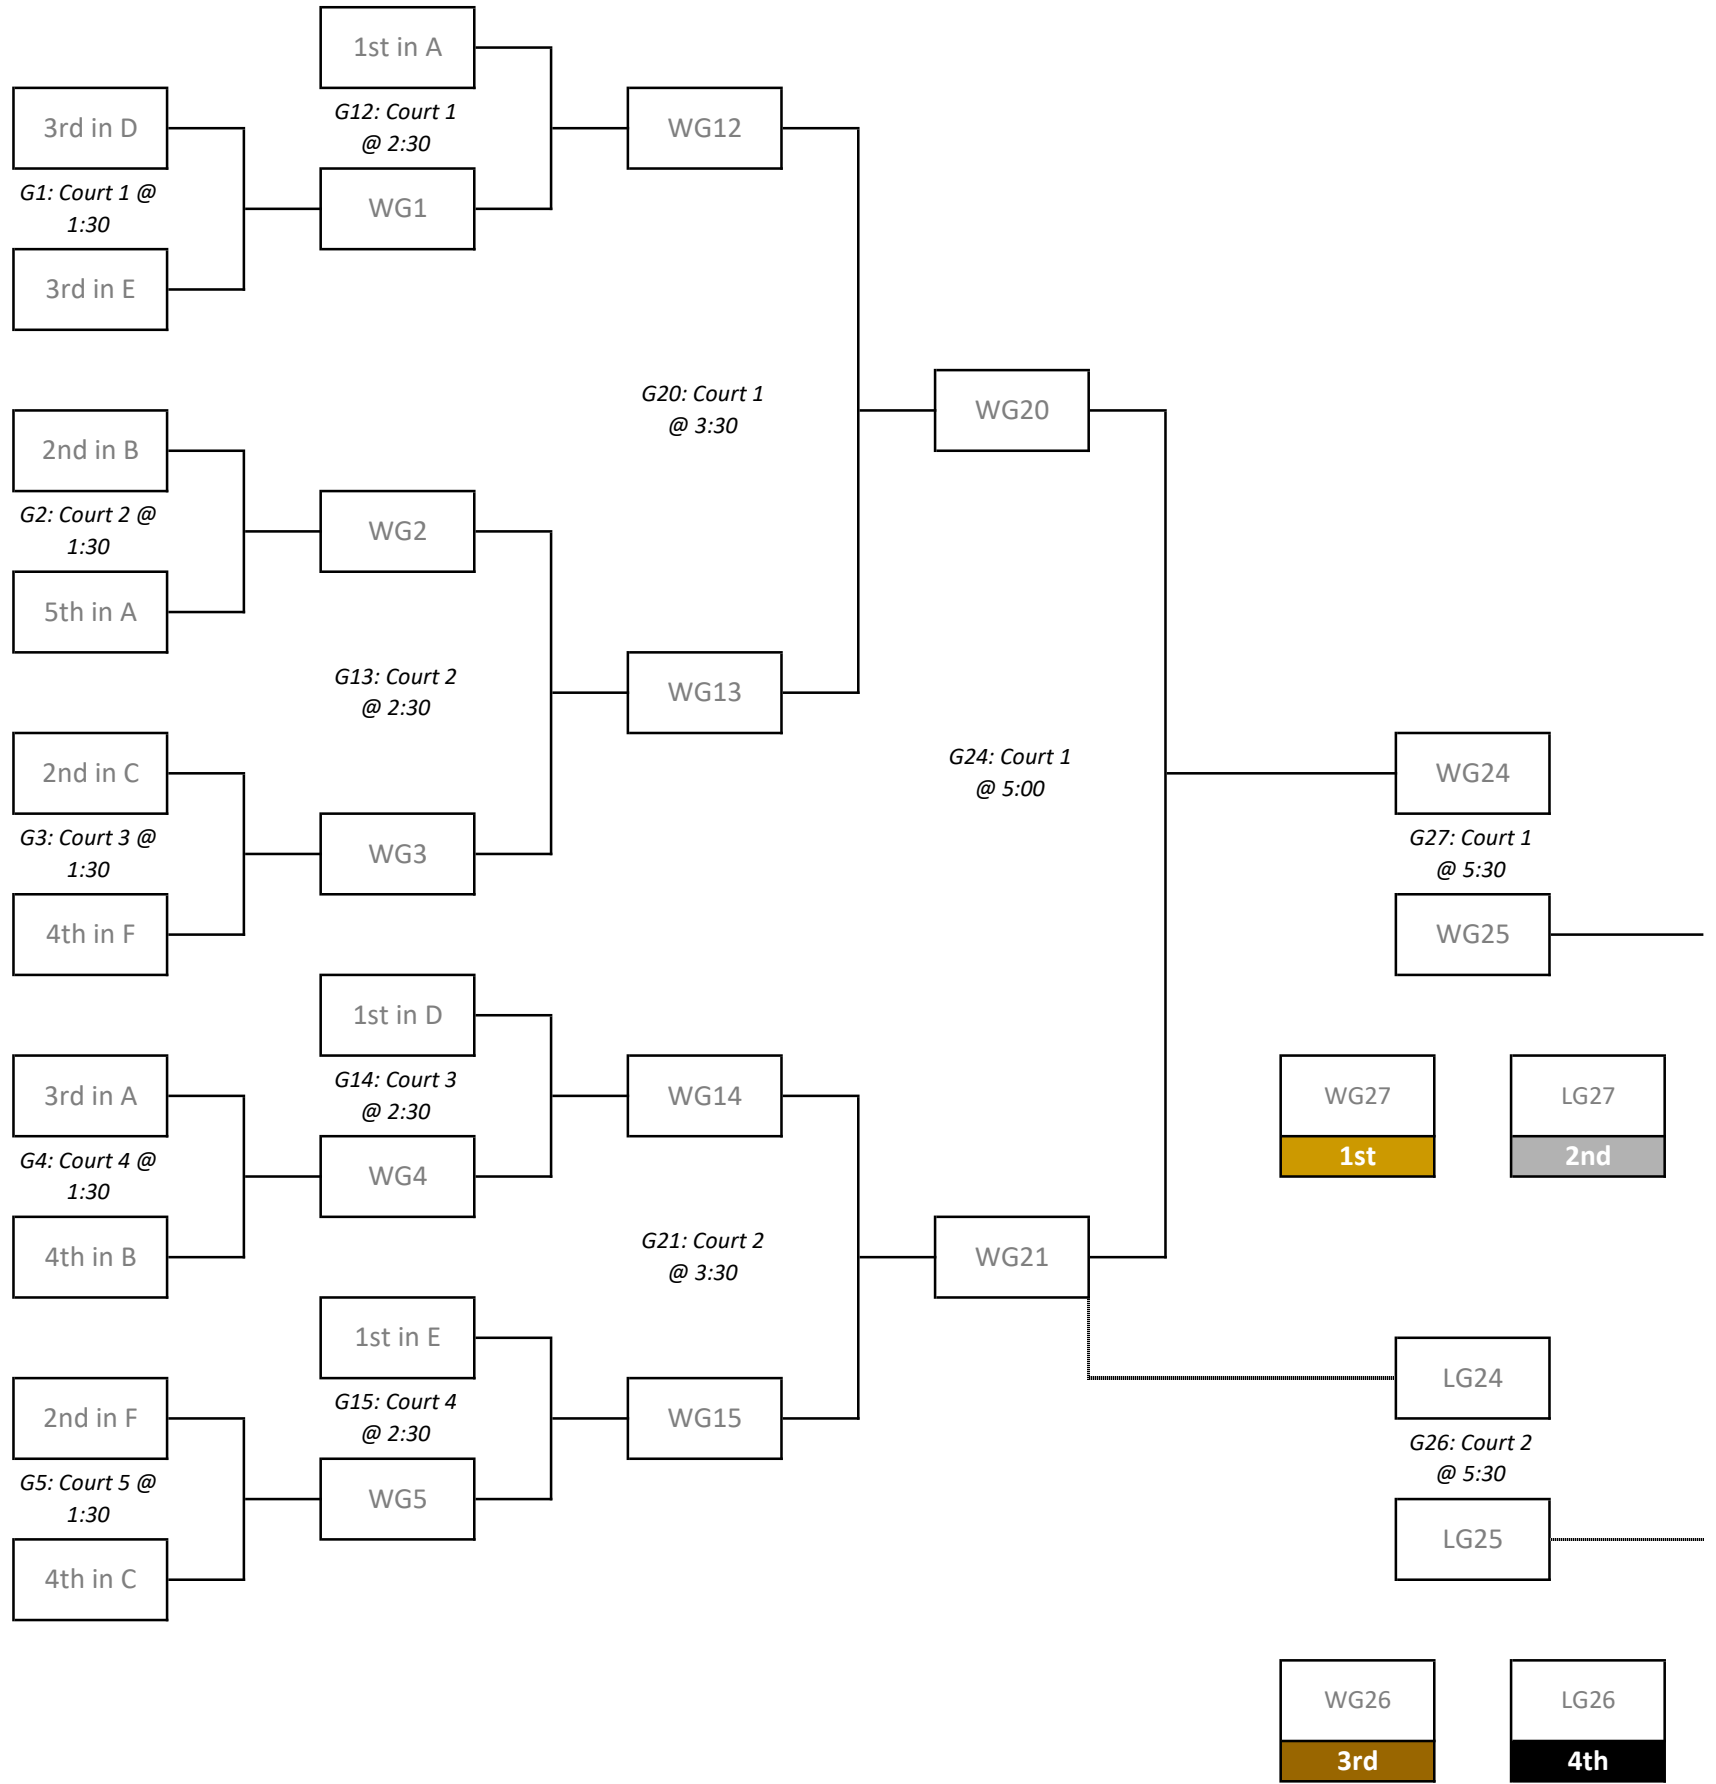

## Men's Doubles 30+ Contenders Bracket

Mixed Pool Play														
Time	Court 1				Time	Court 2				Time	Court 3			
9:00	A1	vs	A5		9:00	A2	vs	A4		9:00	B1	vs	B5	
9:30	D3	vs	D4		9:30	A2	vs	A3		9:30	E3	vs	E4	
10:00	A1	vs	A4		10:00	A3	vs	A5		10:00	B1	vs	B4	
10:30	D1	vs	D4		10:30	D2	vs	D3		10:30	E1	vs	E4	
11:00	A1	vs	A3		11:00	A2	vs	A5		11:00	B1	vs	B3	
11:30	D1	vs	D2		11:30	A4	vs	A5		11:30	E1	vs	E2	
12:00	A1	vs	A2		12:00	A3	vs	A4		12:00	B1	vs	B2	
12:30	D1	vs	D3		12:30	D2	vs	D4		12:30	E1	vs	E3	
Time	Court 4				Time	Court 5				Time	Court 6			
9:00	B2	vs	B4		9:00	C1	vs	C5		9:00	C2	vs	C4	
9:30	B2	vs	B3		9:30	F3	vs	F4		9:30	C2	vs	C3	
10:00	B3	vs	B5		10:00	C1	vs	C4		10:00	C3	vs	C5	
10:30	E2	vs	E3		10:30	F1	vs	F4		10:30	F2	vs	F3	
11:00	B2	vs	B5		11:00	C1	vs	C3		11:00	C2	vs	C5	
11:30	B4	vs	B5		11:30	F1	vs	F2		11:30	C4	vs	C5	
12:00	B3	vs	B4		12:00	C1	vs	C2		12:00	C3	vs	C4	
12:30	E2	vs	E4		12:30	F1	vs	F3		12:30	F2	vs	F4	

Mixed Playoffs														
Time	Court 1				Time	Court 2				Time	Court 3			
1:30	3rd in D	G1	4th in E		1:30	2nd in B	G2	5th in A		1:30	2nd in C	G3	4th in F	
2:00	3rd in C	G6	3rd in F		2:00	2nd in A	G7	5th in B		2:00	2nd in B	G8	4th in E	
2:30	1st in A	G12	WG1		2:30	WG2	G13	WG3		2:30	1st in D	G14	WG4	
3:00	1st in B	G16	WG6		3:00	WG7	G17	WG8		3:00	1st in C	G18	WG9	
3:30	WG12	G20	WG13		3:30	WG14	G21	WG15						
4:00	WG16	G22	WG17		4:00	WG18	G23	WG19						
5:00	WG20	G24	WG21		5:00	WG22	G25	WG23						
5:30	WG24	G27	WG25		5:30	LG24	G26	LG25						
Time	Court 4				Time	Court 5				Time	Court 6			
	3rd in A	G4	4th in B		1:30	2nd in F	G5	4th in C						
2:00	3rd in B	G9	4th in A		2:00	1st in F	G10	5th in C		2:00	2nd in E	G11	4th in D	
2:30	1st in E	G15	WG5											
3:00	WG10	G19	WG11											

## Mixed Doubles Bracket